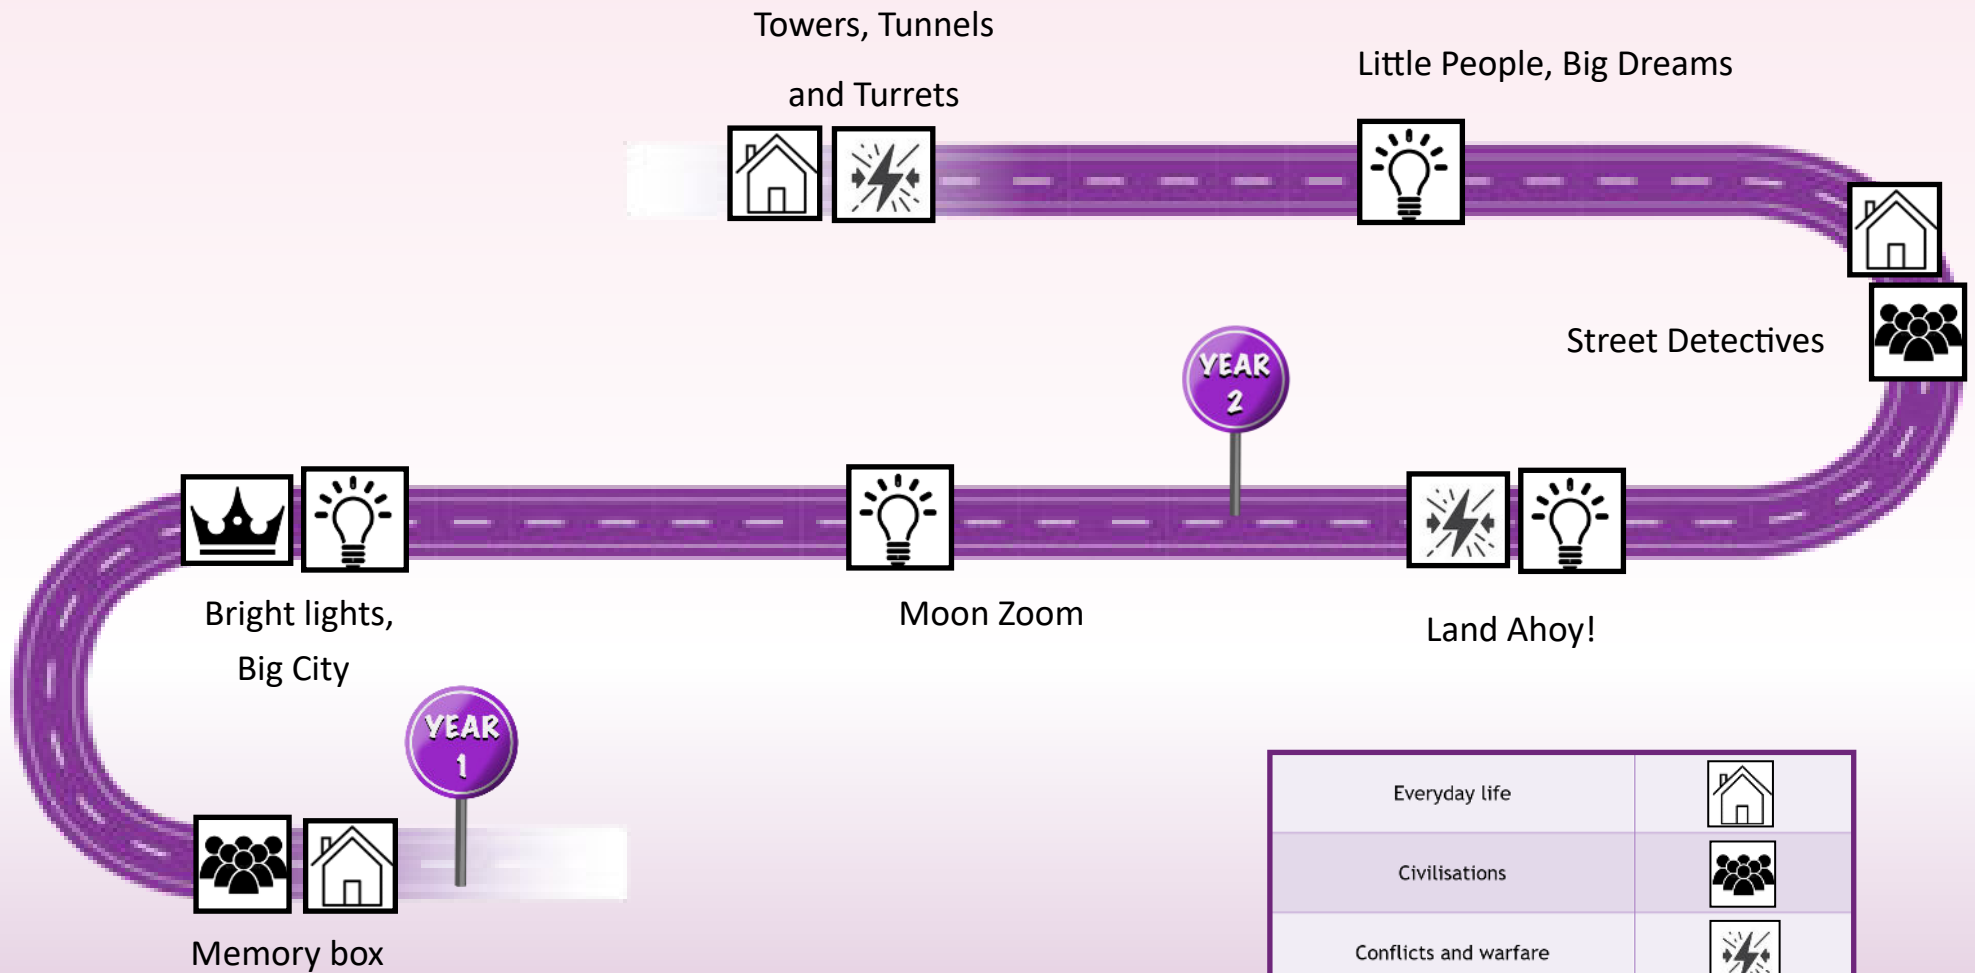

Kader KS1 History

Schema journey

Everyday life	
Civilisations	
Conflicts and warfare	
Legacy	
Power and Rule	