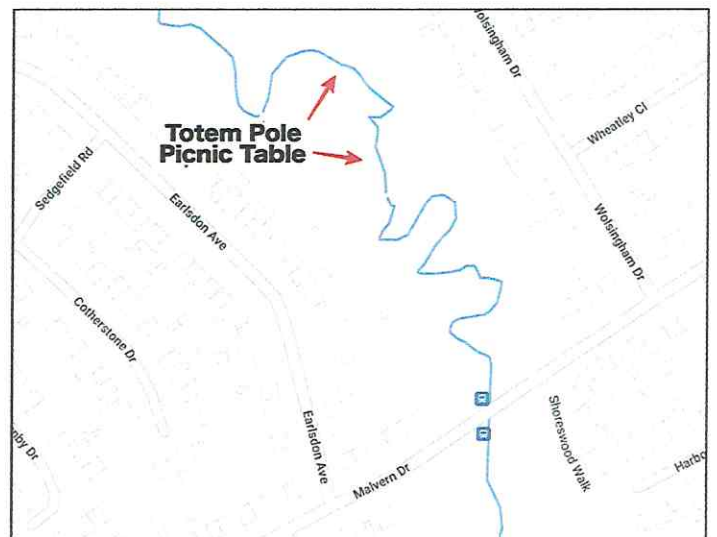

Friends of Blue Bell Beck  
&

The Salvation Army  
invite you to join them for some  
Family Fun to Launch

The Blue Bell Beck Woodland Sculpture Trail Story

**Saturday 25<sup>th</sup> June 11am to 2pm**

For Children 0 - 6 year olds

All children must be accompanied by a responsible adult

The event will take place in the glade next to the Totem Pole

The Glade can be accessed from  
Malvern Drive,  
Wolsingham Drive,  
Oakenshaw Drive &  
Earlsdon Avenue.