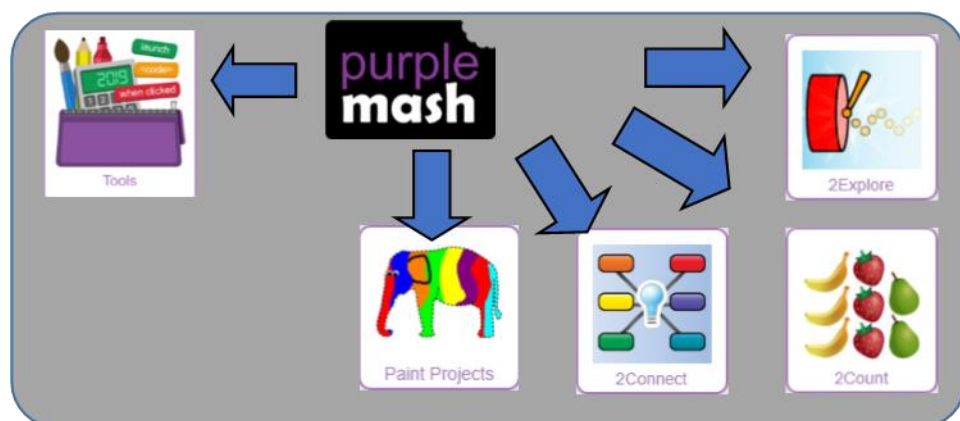

Unit: 1.1 – Online Safety and Exploring Purple Mash

Key Learning

To log in safely.

To learn how to find saved work in the Online Work area and find teacher comments.

To learn how to search Purple Mash to find resources.

To become familiar with the icons and types of resources available in the Topics section.

To start to add pictures and text to work.

To explore the Tools and Games section of Purple Mash

To learn how to open, save and print.

To understand the importance of logging out

Key Vocabulary

Log in – Using a username and password to access a system.

Username – A name that is used by a person to access an online site.

Password – A series of letters, numbers and special characters that is entered after the username to access an online site. In Purple Mash, this can also be a series of pictures.

Avatar – A digital picture to represent someone.

My Work – The place on Purple Mash where your work is stored. Only you and your teachers can access this.

Log out – Leaving a computer system.

Save – Store your work as you create something so it can be accessed later.

Notification – A system that lets you know if you have something to look at. On Purple Mash this is shown by a bell.

Topics – The area on Purple Mash that contains ready-made resources.

Tools – The area on Purple Mash with the different learning apps.

Key Resources